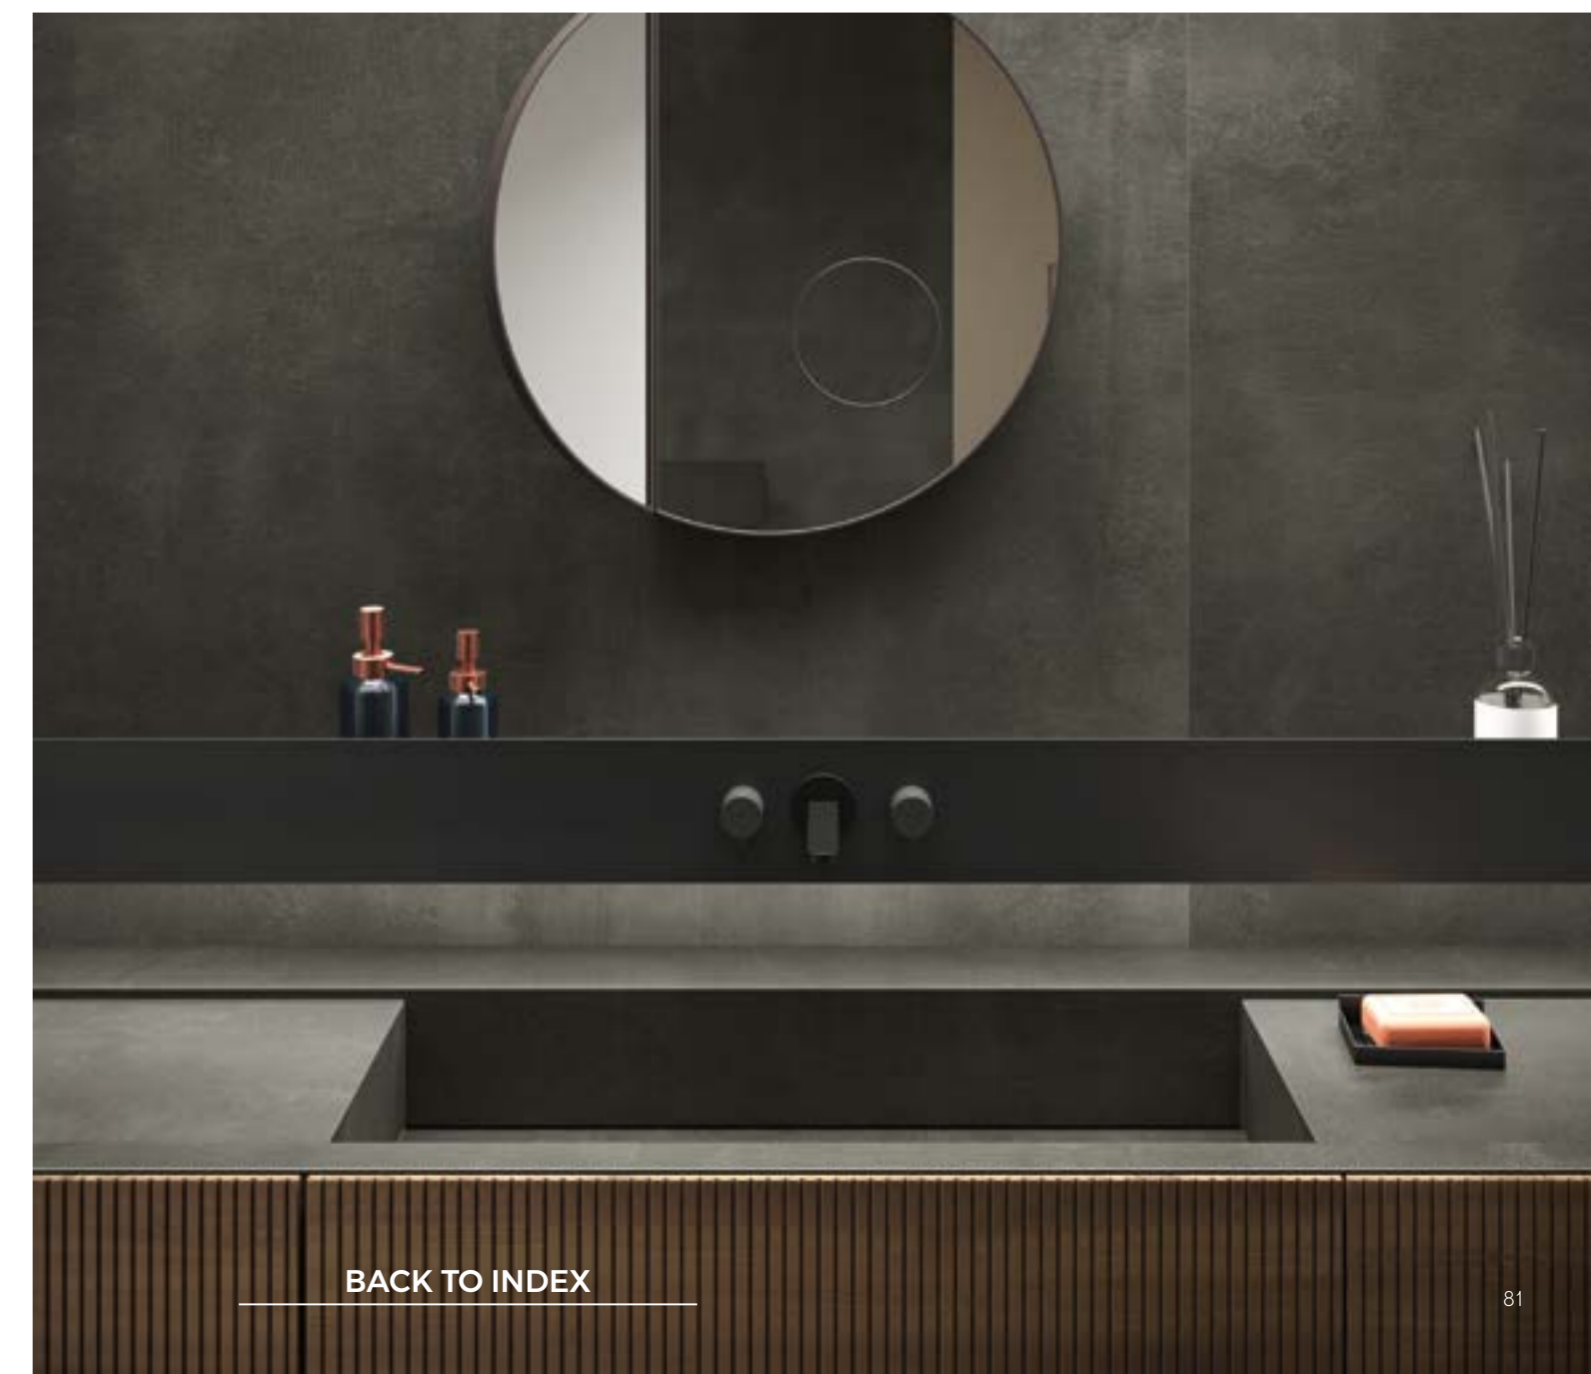

boost tarmac

wall, furniture
boost tarmac hammered 162 x 324 cm
floor
boost tarmac hammered 160 x 320 cm

[BACK TO INDEX](#)