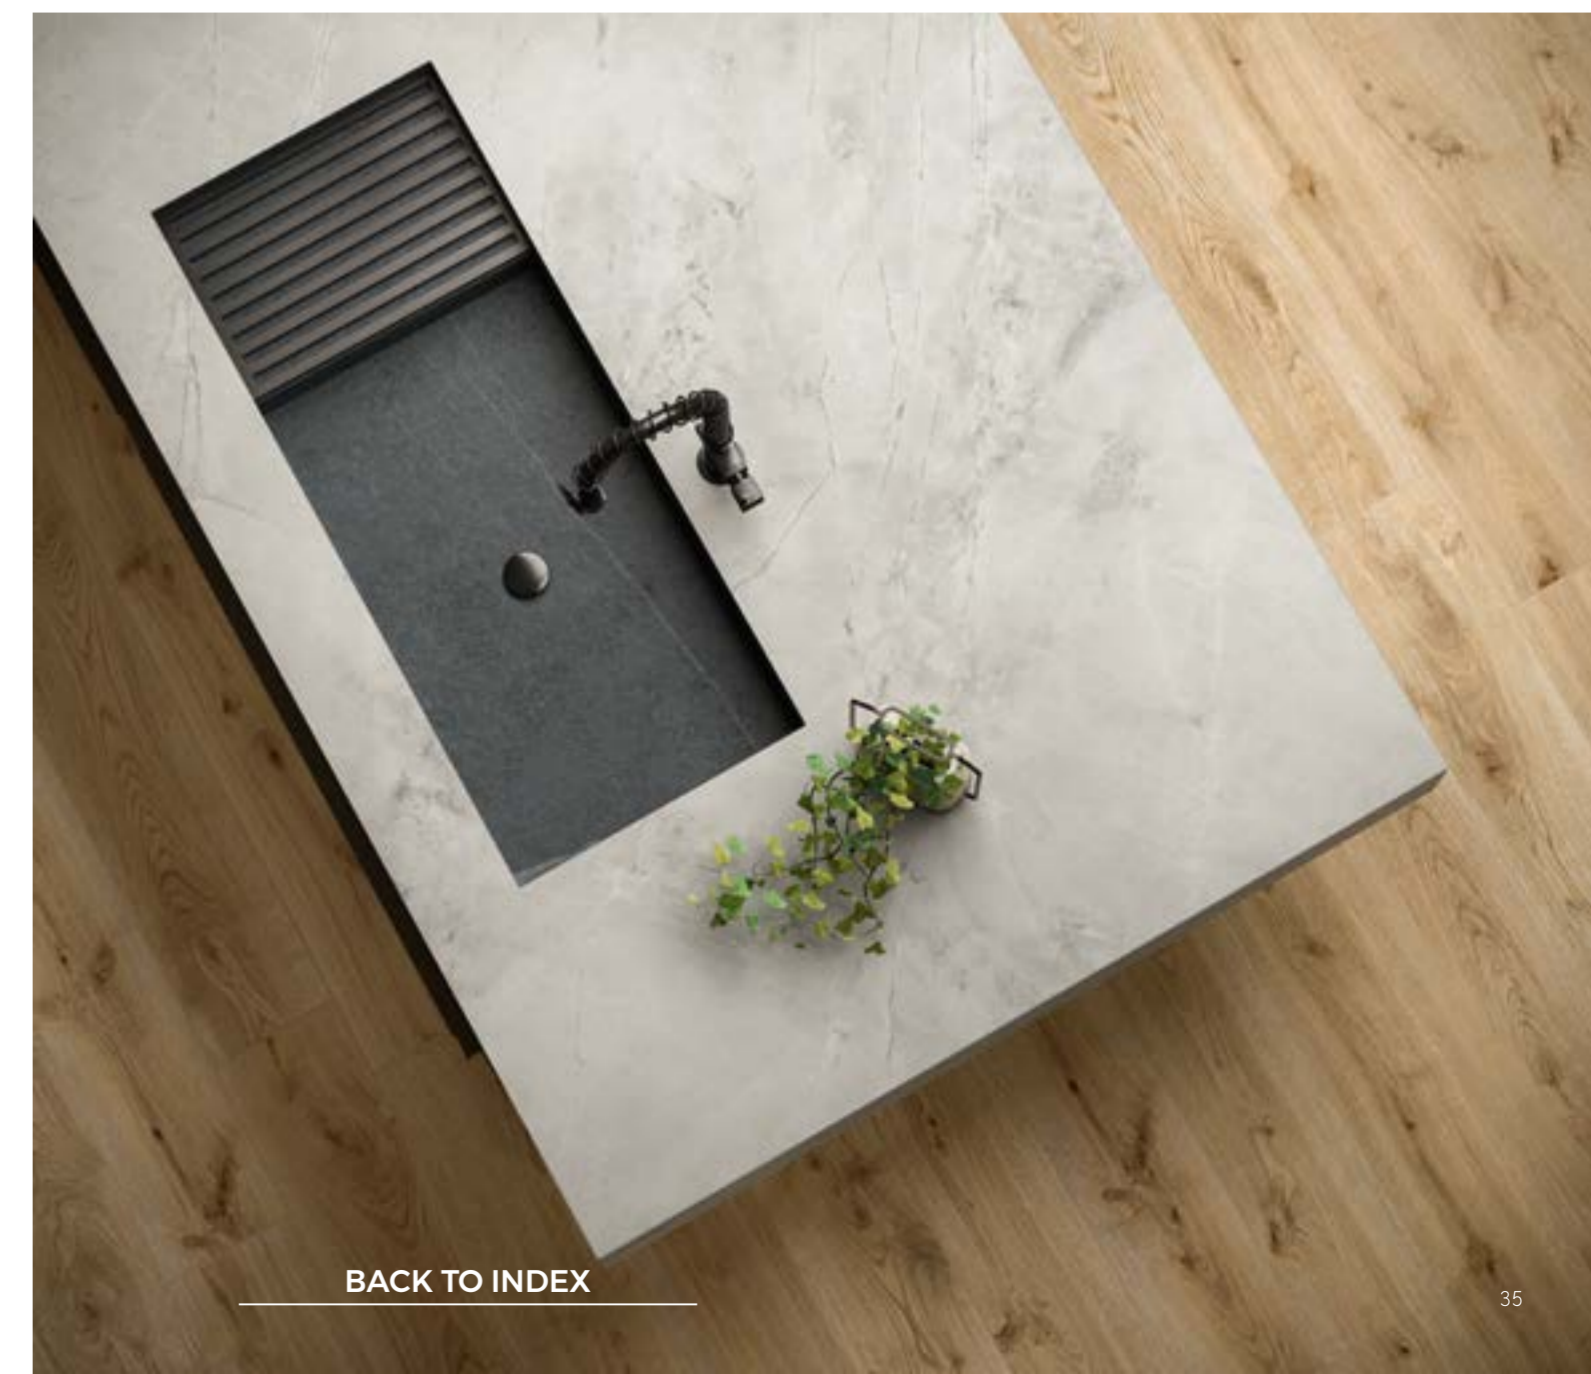

[BACK TO INDEX](#)

bianco dolomite

furniture
bianco dolomite polished 162 x 324 cm
floor
boost tarmac hammered 160 x 320 cm

[BACK TO INDEX](#)

white cloud

wall, furniture
white cloud silk 162 x 324 cm
soapstone dark hammered 162 x 324 cm
floor
exence vanilla Atlas Concorde