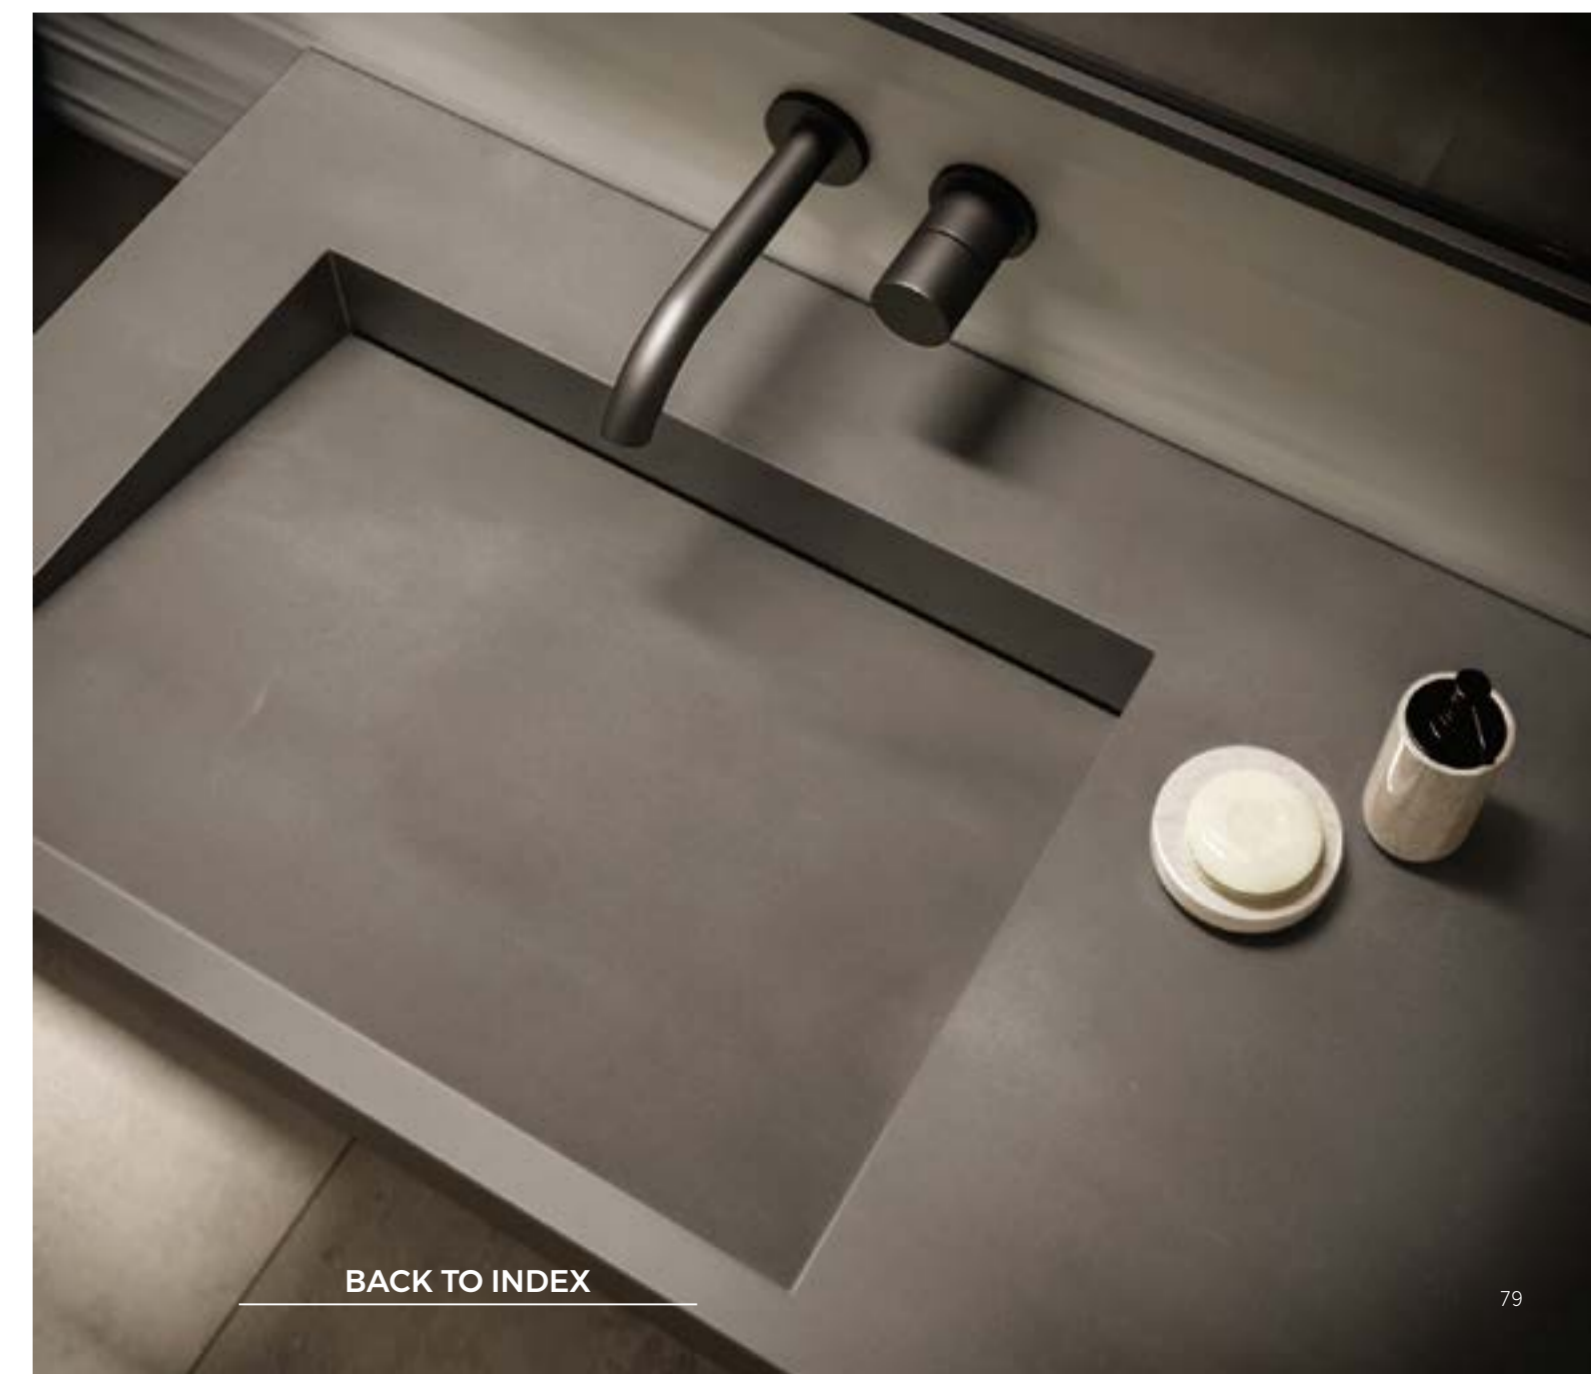

boost smoke

wall
boost smoke hammered 160 x 320 cm
boost 3d urban pearl matte Atlas Concorde
furniture
boost smoke hammered 162 x 324 cm
floor
boost white hammered 160 x 320 cm

[BACK TO INDEX](#)