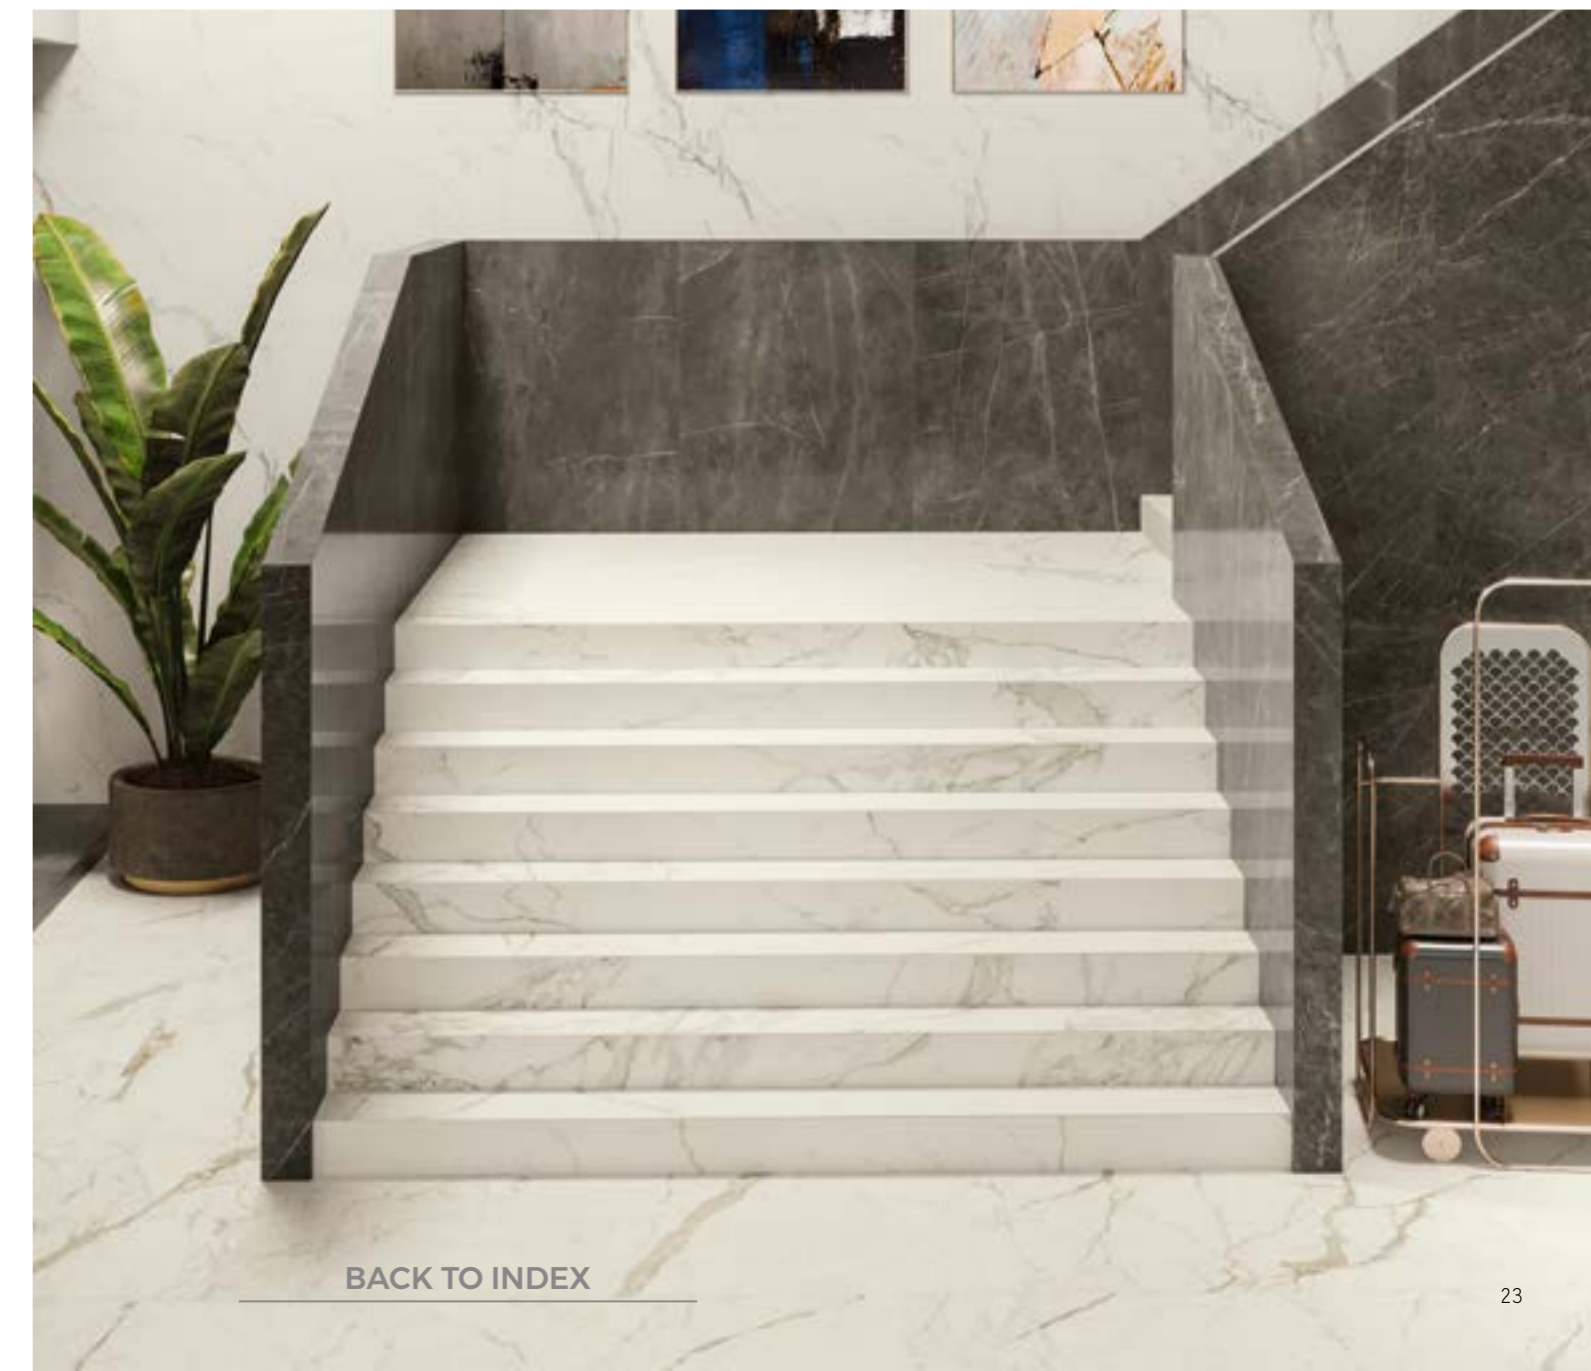

calacatta prestigio

wall, furniture
calacatta prestigio silk 162 x 324 cm
floor
calacatta prestigio silk Atlas Concorde
grey stone polished Atlas Concorde

[BACK TO INDEX](#)