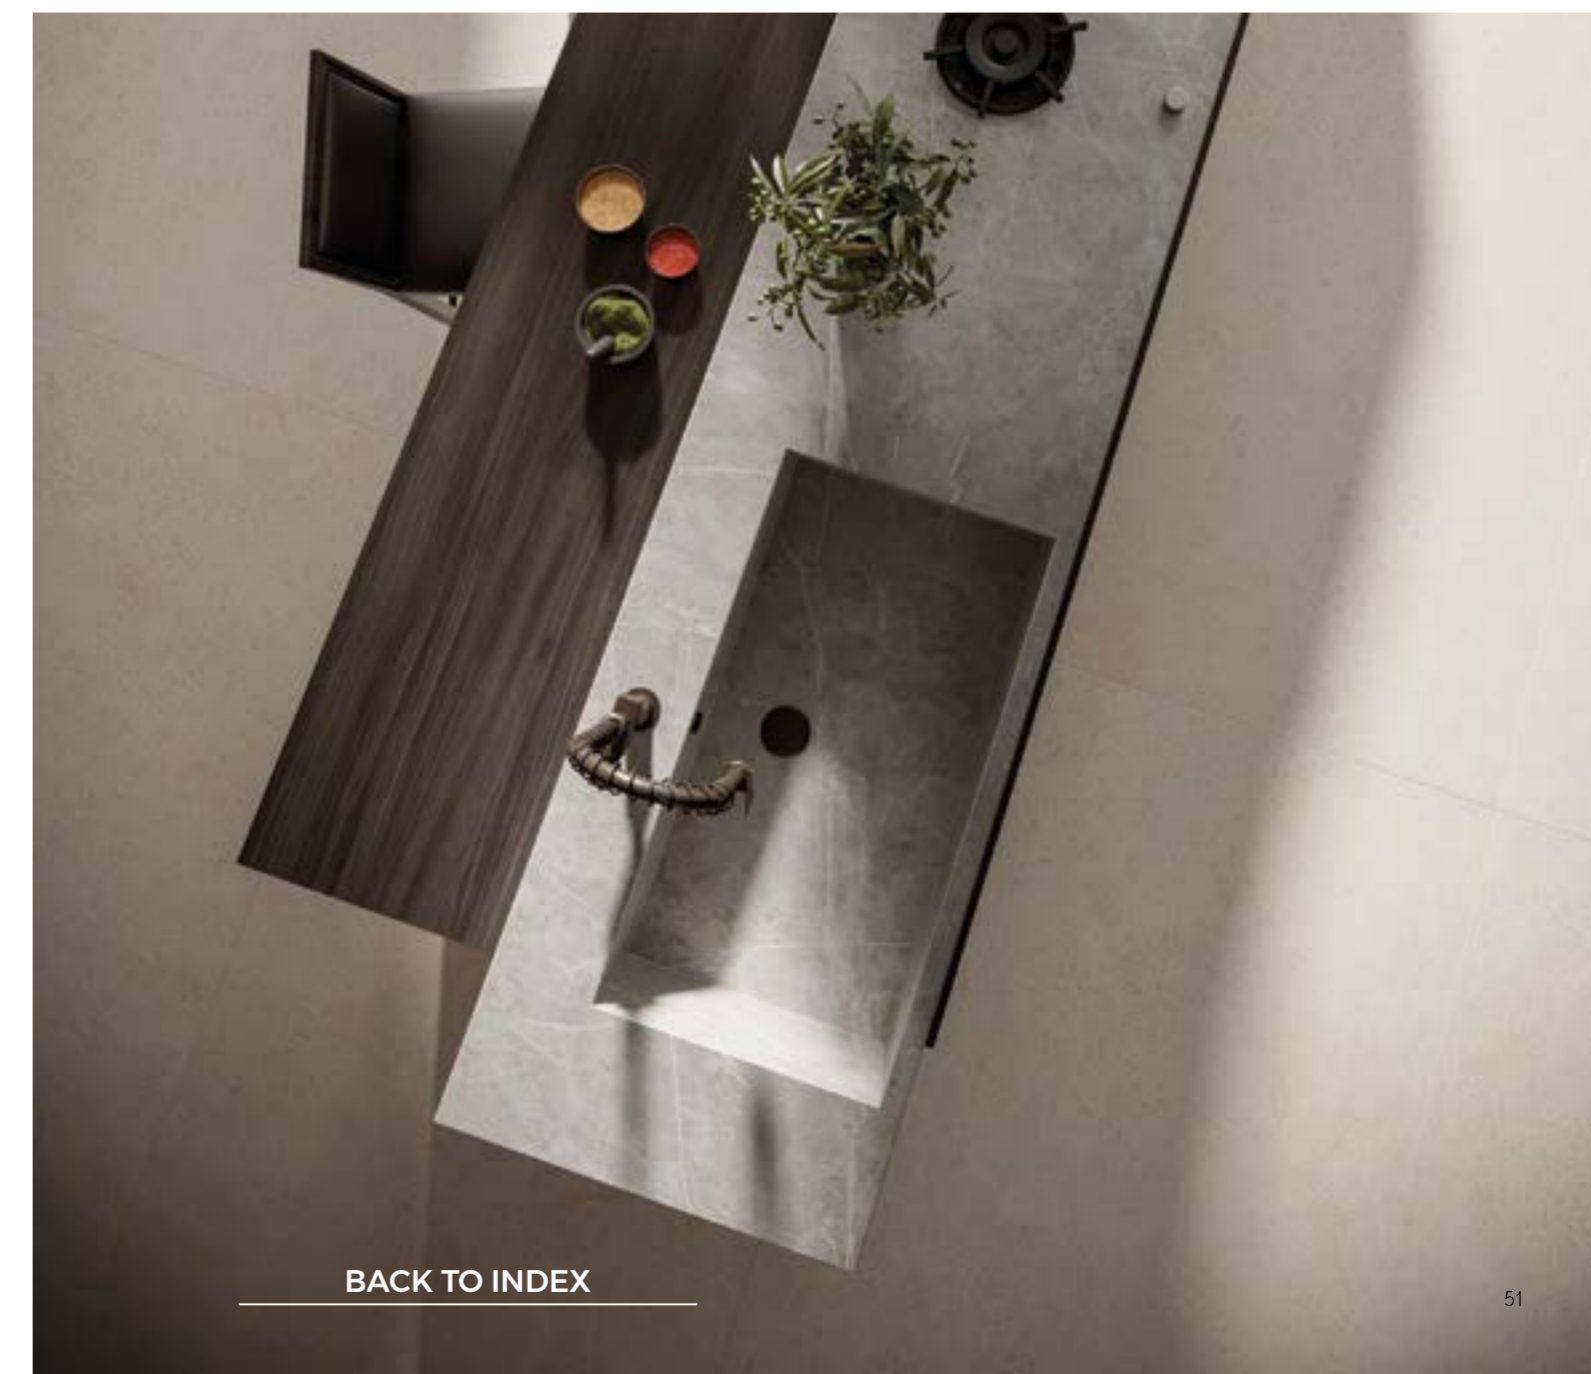

light grey stone

wall, furniture
light grey stone silk 162 x 324 cm
floor
kone white matte Atlas Concorde