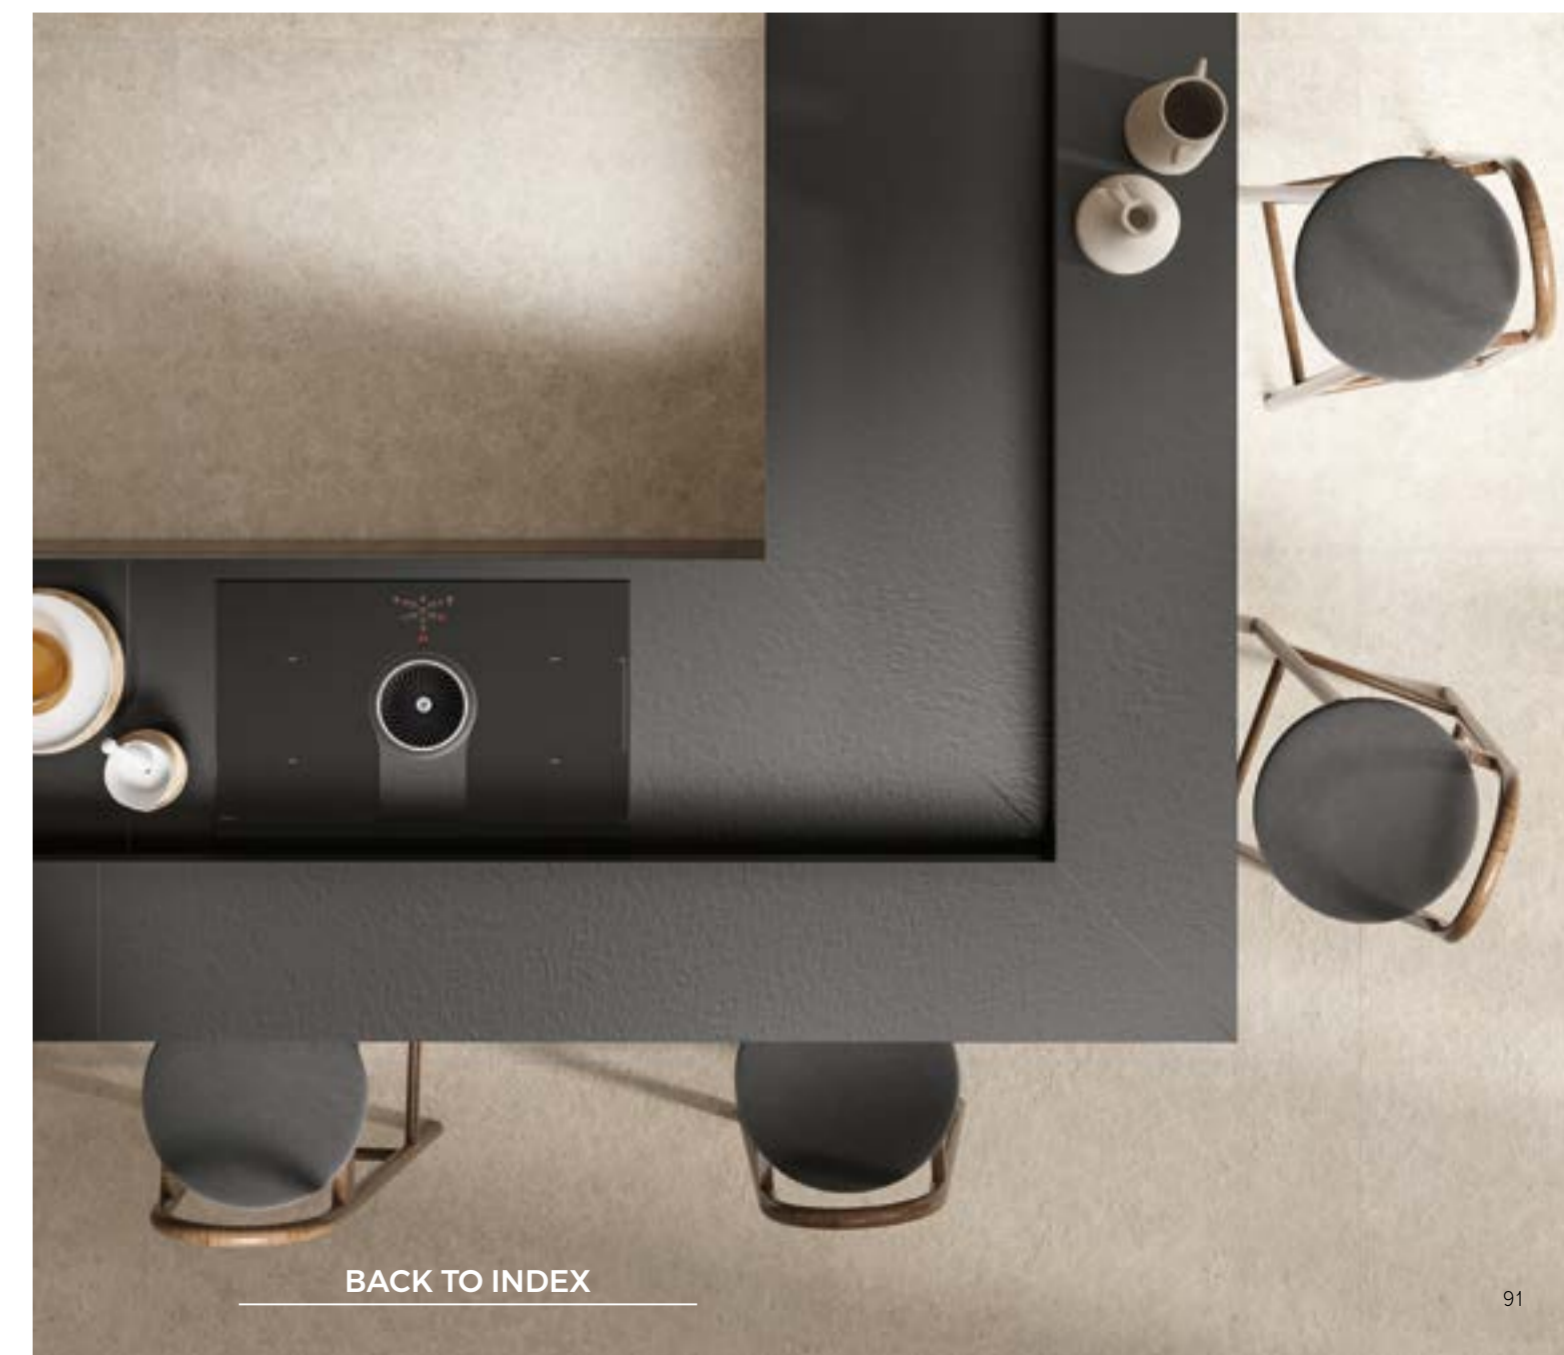

black lava

wall
boost stone ivory hammered 162 x 324 cm
furniture
black lava leathered 162 x 324 cm
floor
boost stone ivory hammered Atlas Concorde

[BACK TO INDEX](#)