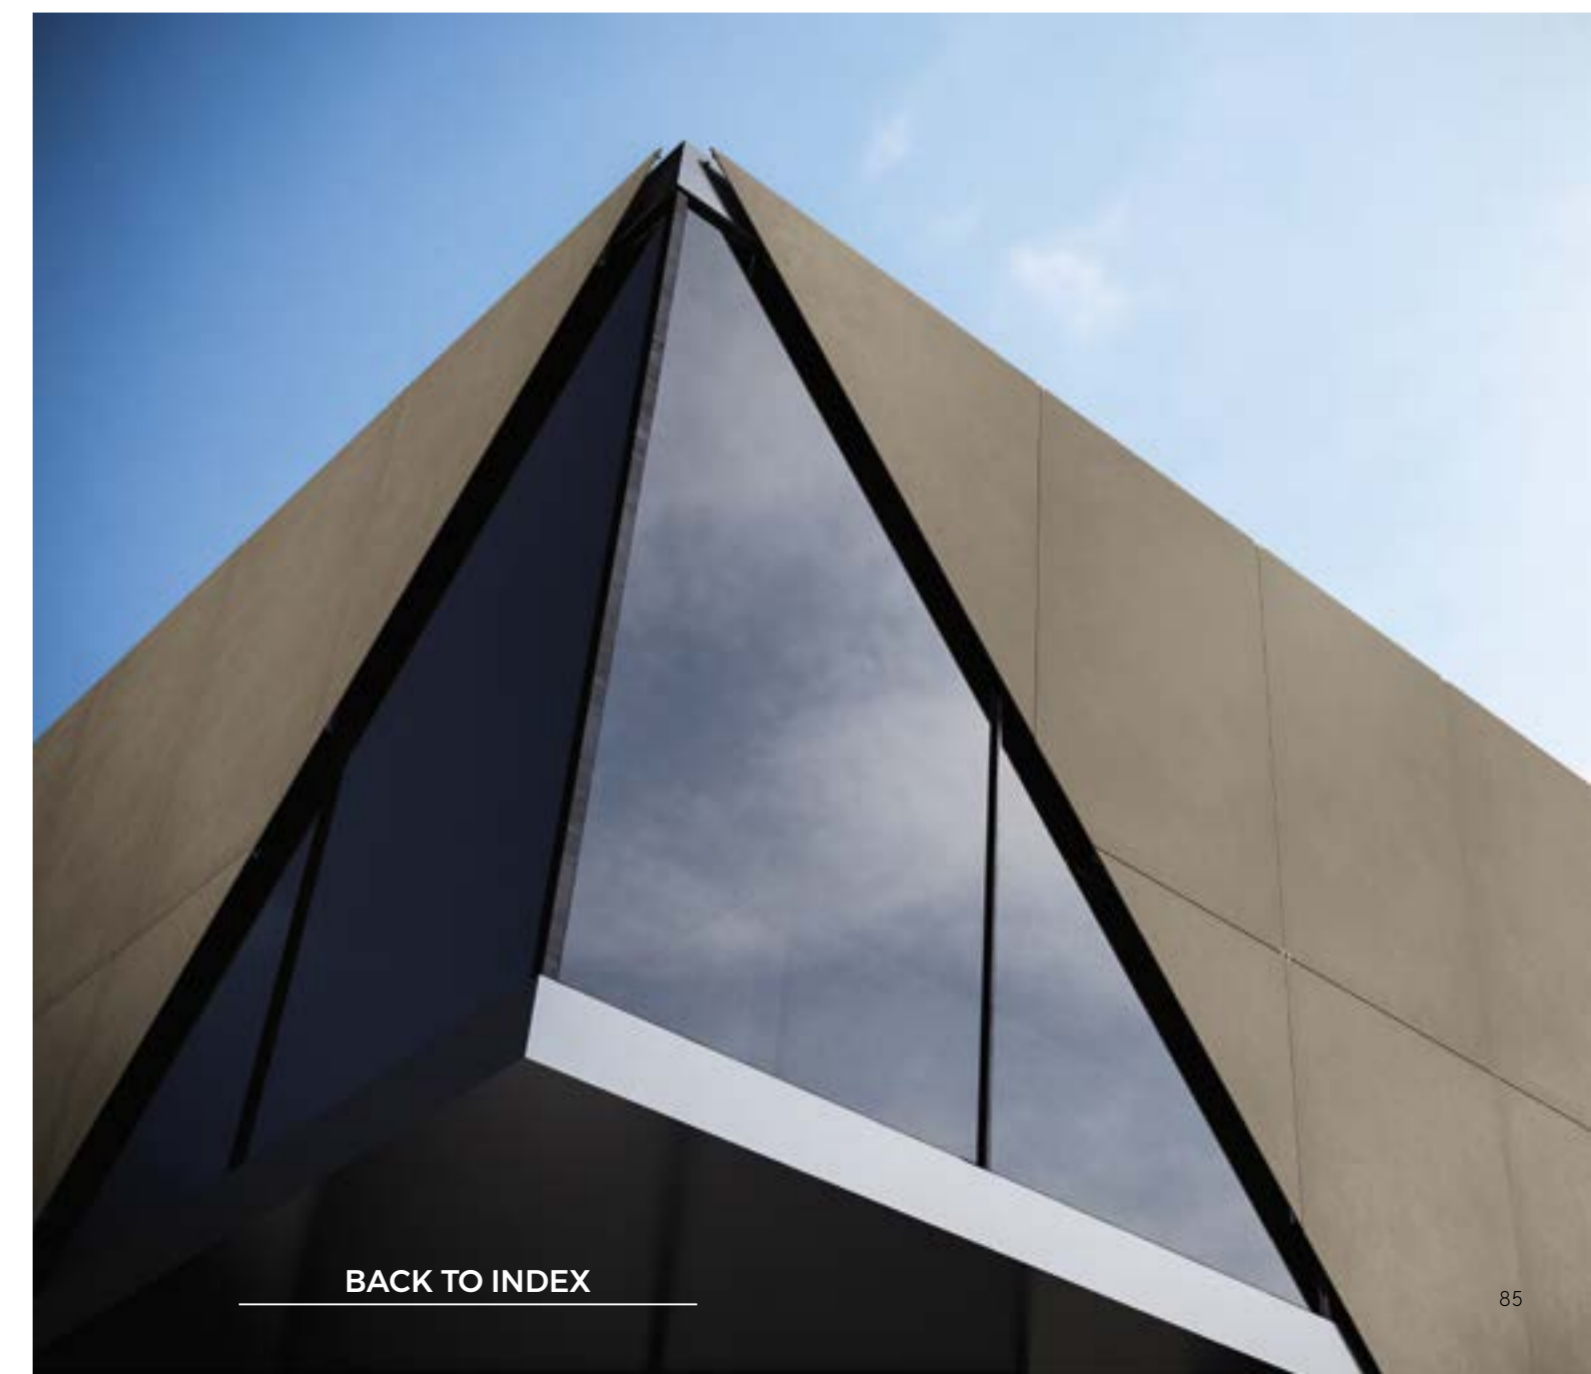

boost pro taupe

wall
boost pro taupe hammered 160 x 320 cm

[BACK TO INDEX](#)