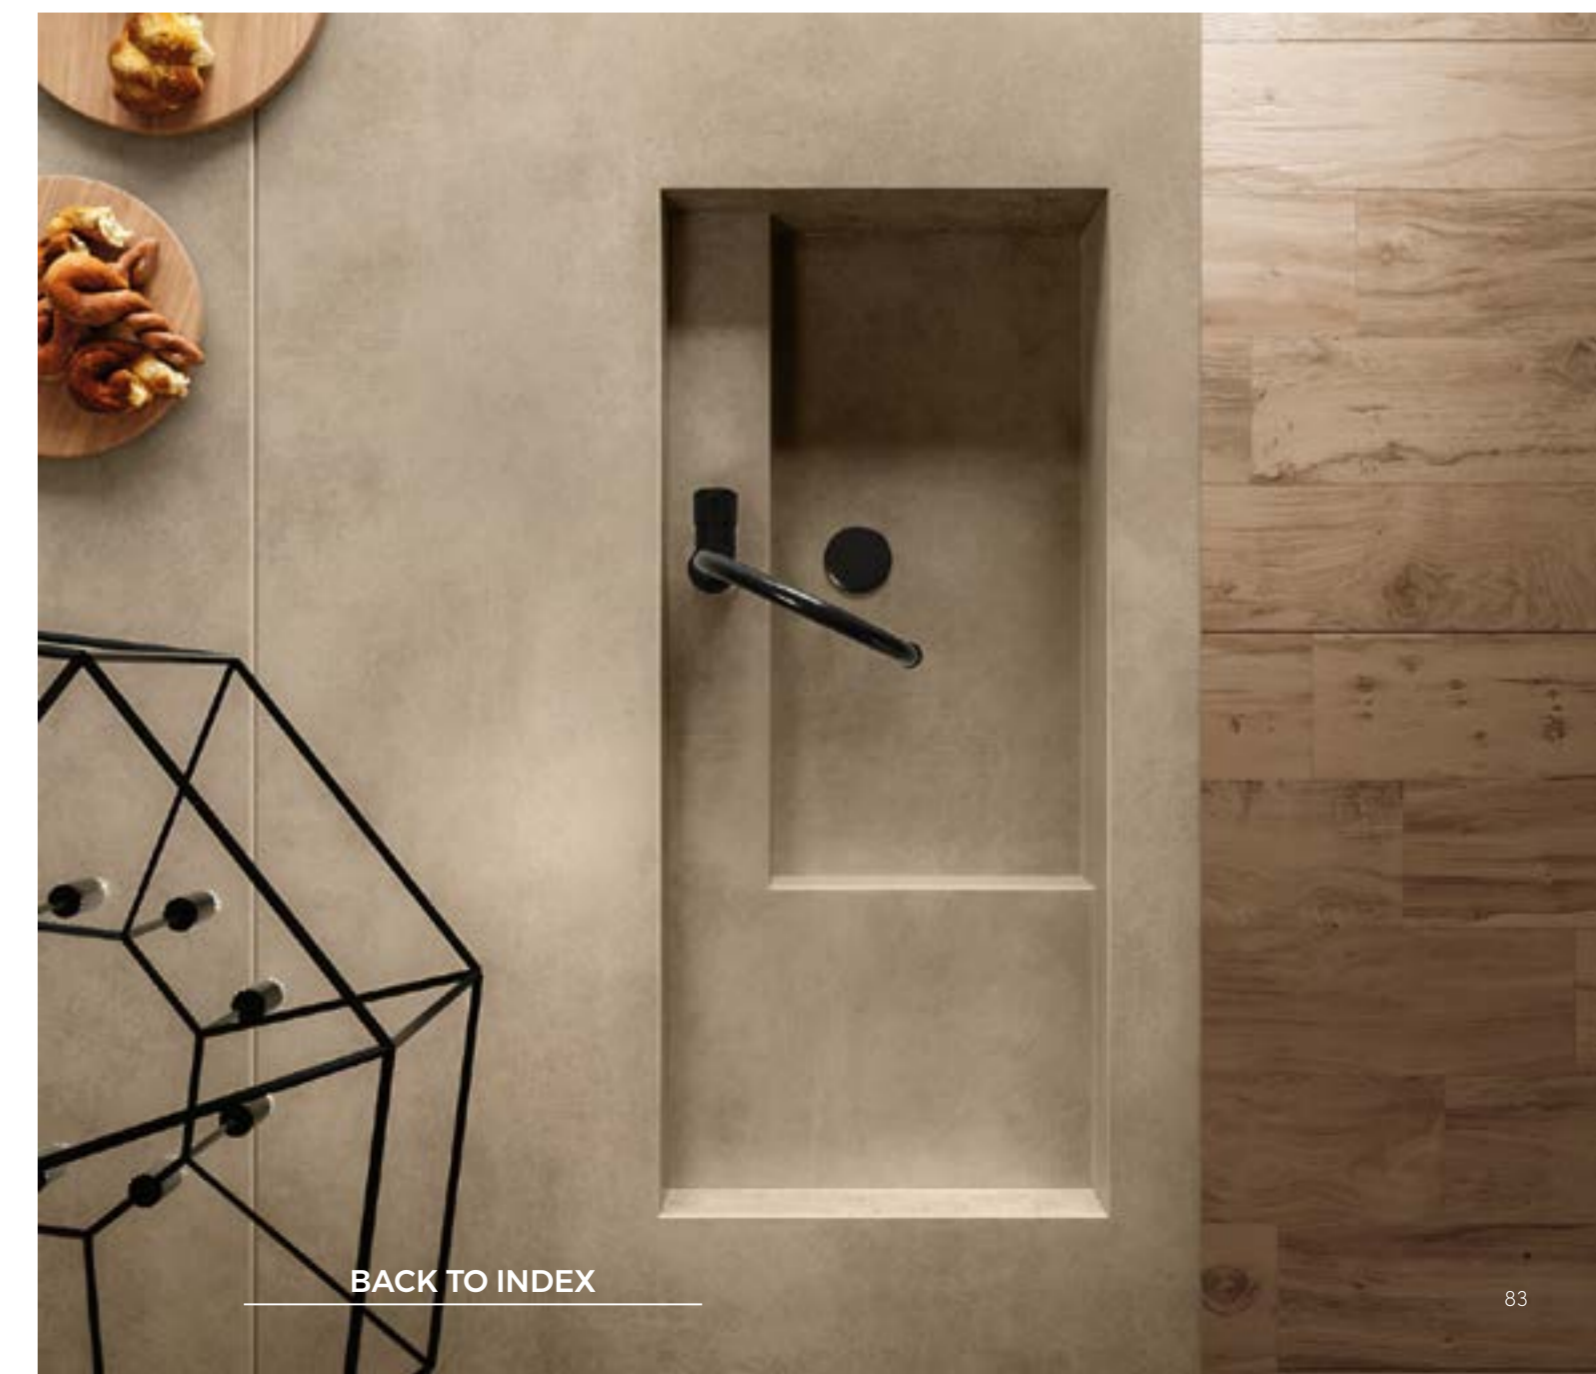

wall, furniture
boost tarmac hammered 162 x 324 cm
floor
boost tarmac hammered 160 x 320 cm

[BACK TO INDEX](#)

boost pro clay

furniture
boost pro clay hammered 160 x 320 cm
floor
etic pro rovere venice matte Atlas Concorde