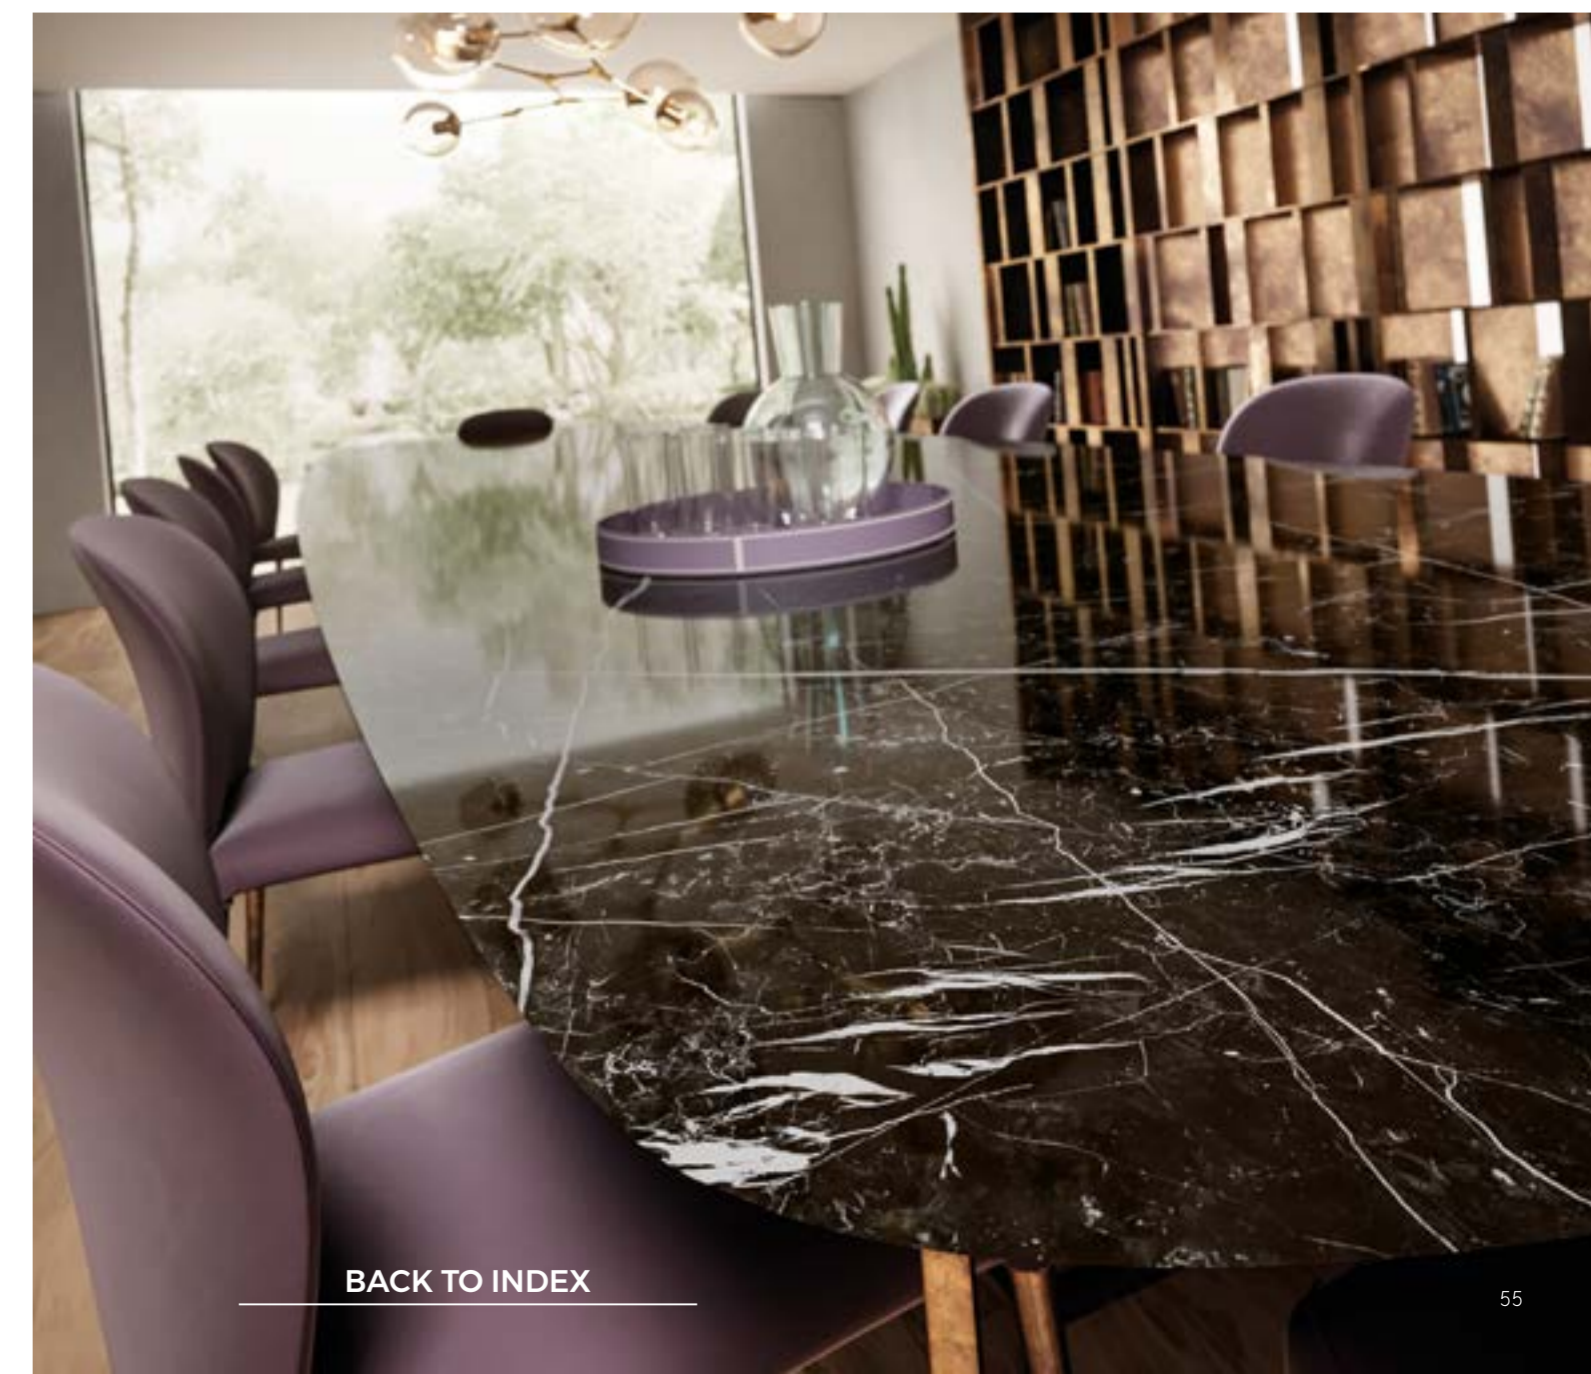

light grey stone

wall, furniture
light grey stone silk 162 x 324 cm
floor
kone white matte Atlas Concorde

grey stone

wall, furniture
grey stone silk 162 x 324 cm

[BACK TO INDEX](#)

nero marquina

wall, furniture
nero marquina polished 162 x 324 cm
floor
etic pro noce hickory matte Atlas Concorde