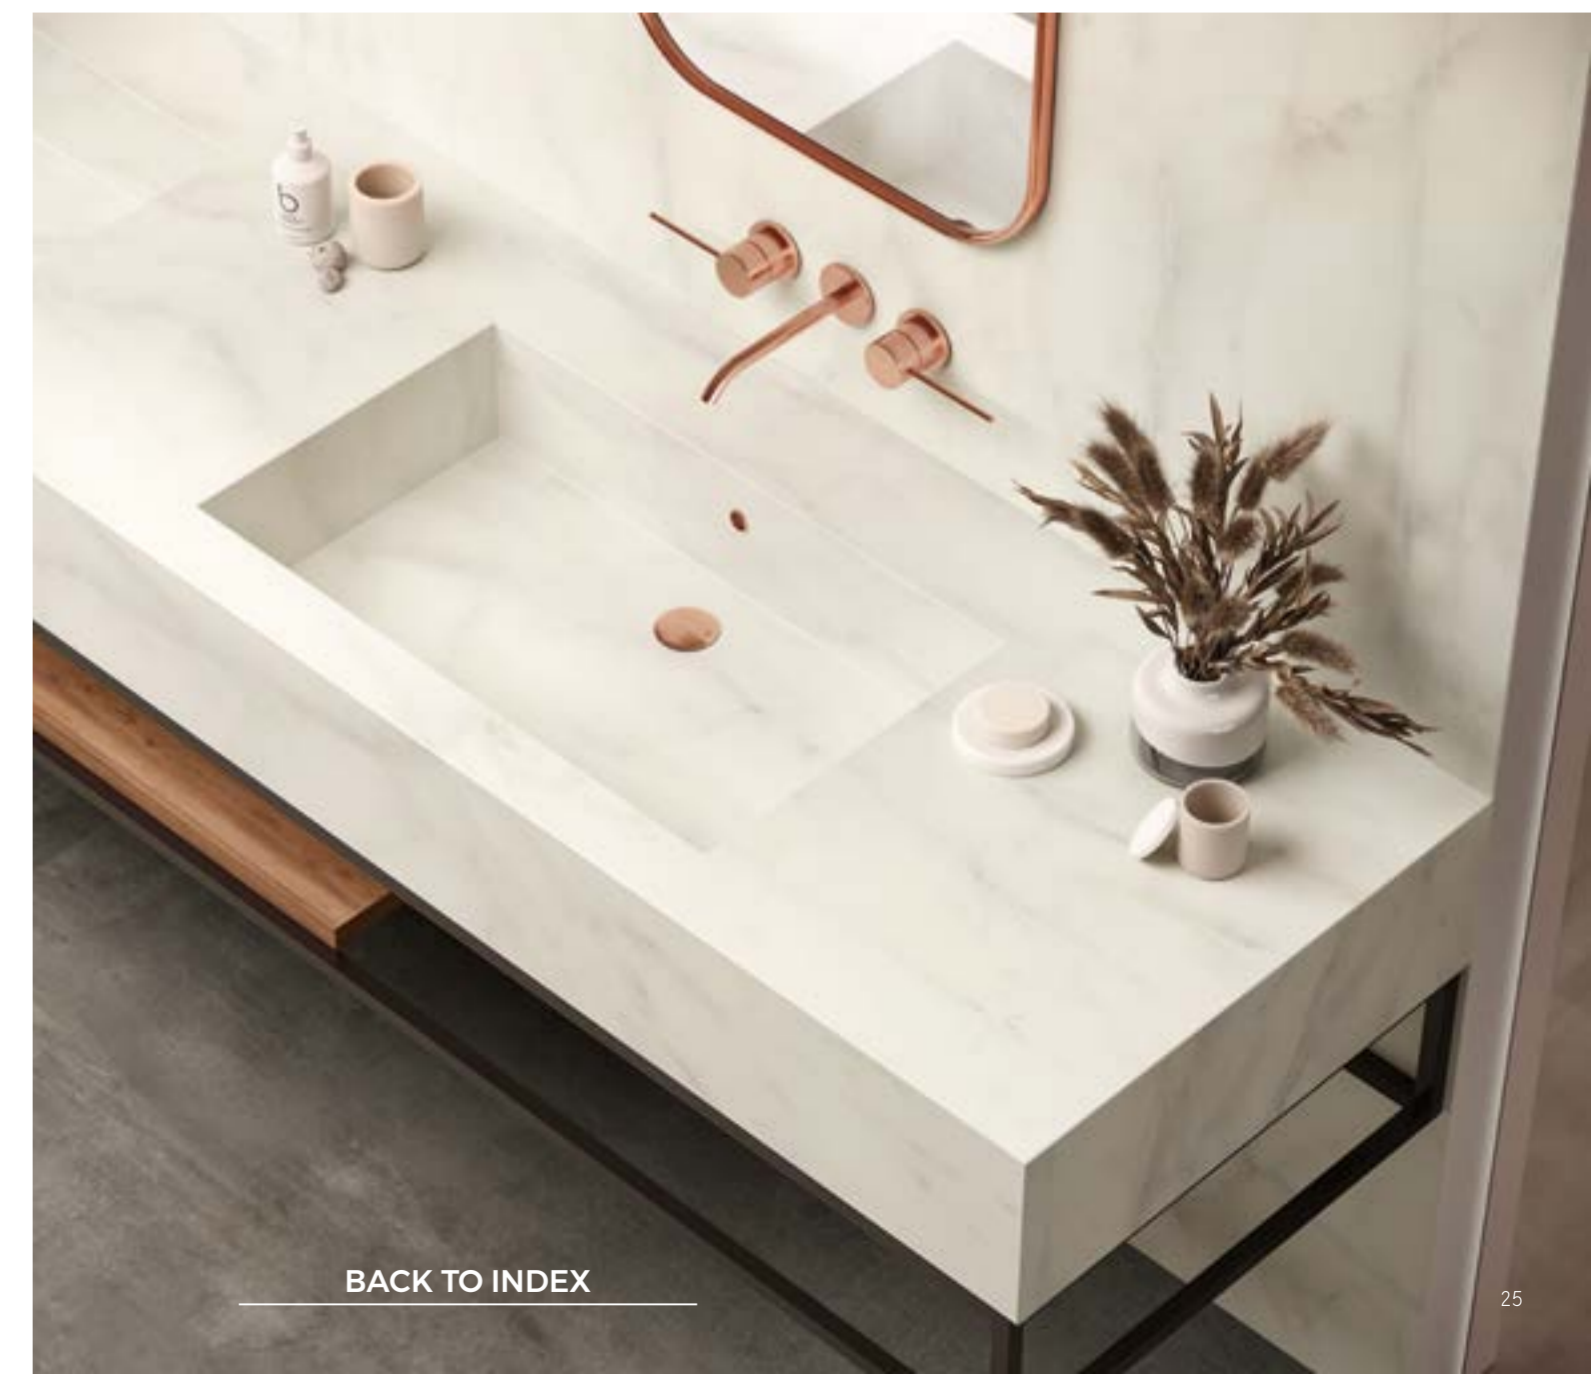

wall, furniture
calacatta prestigio silk 162 x 324 cm
floor
calacatta prestigio silk Atlas Concorde
grey stone polished Atlas Concorde

[BACK TO INDEX](#)

calacatta delicato

wall, furniture
calacatta delicato silk 162 x 324 cm
floor
boost smoke hammered 160 x 320 cm