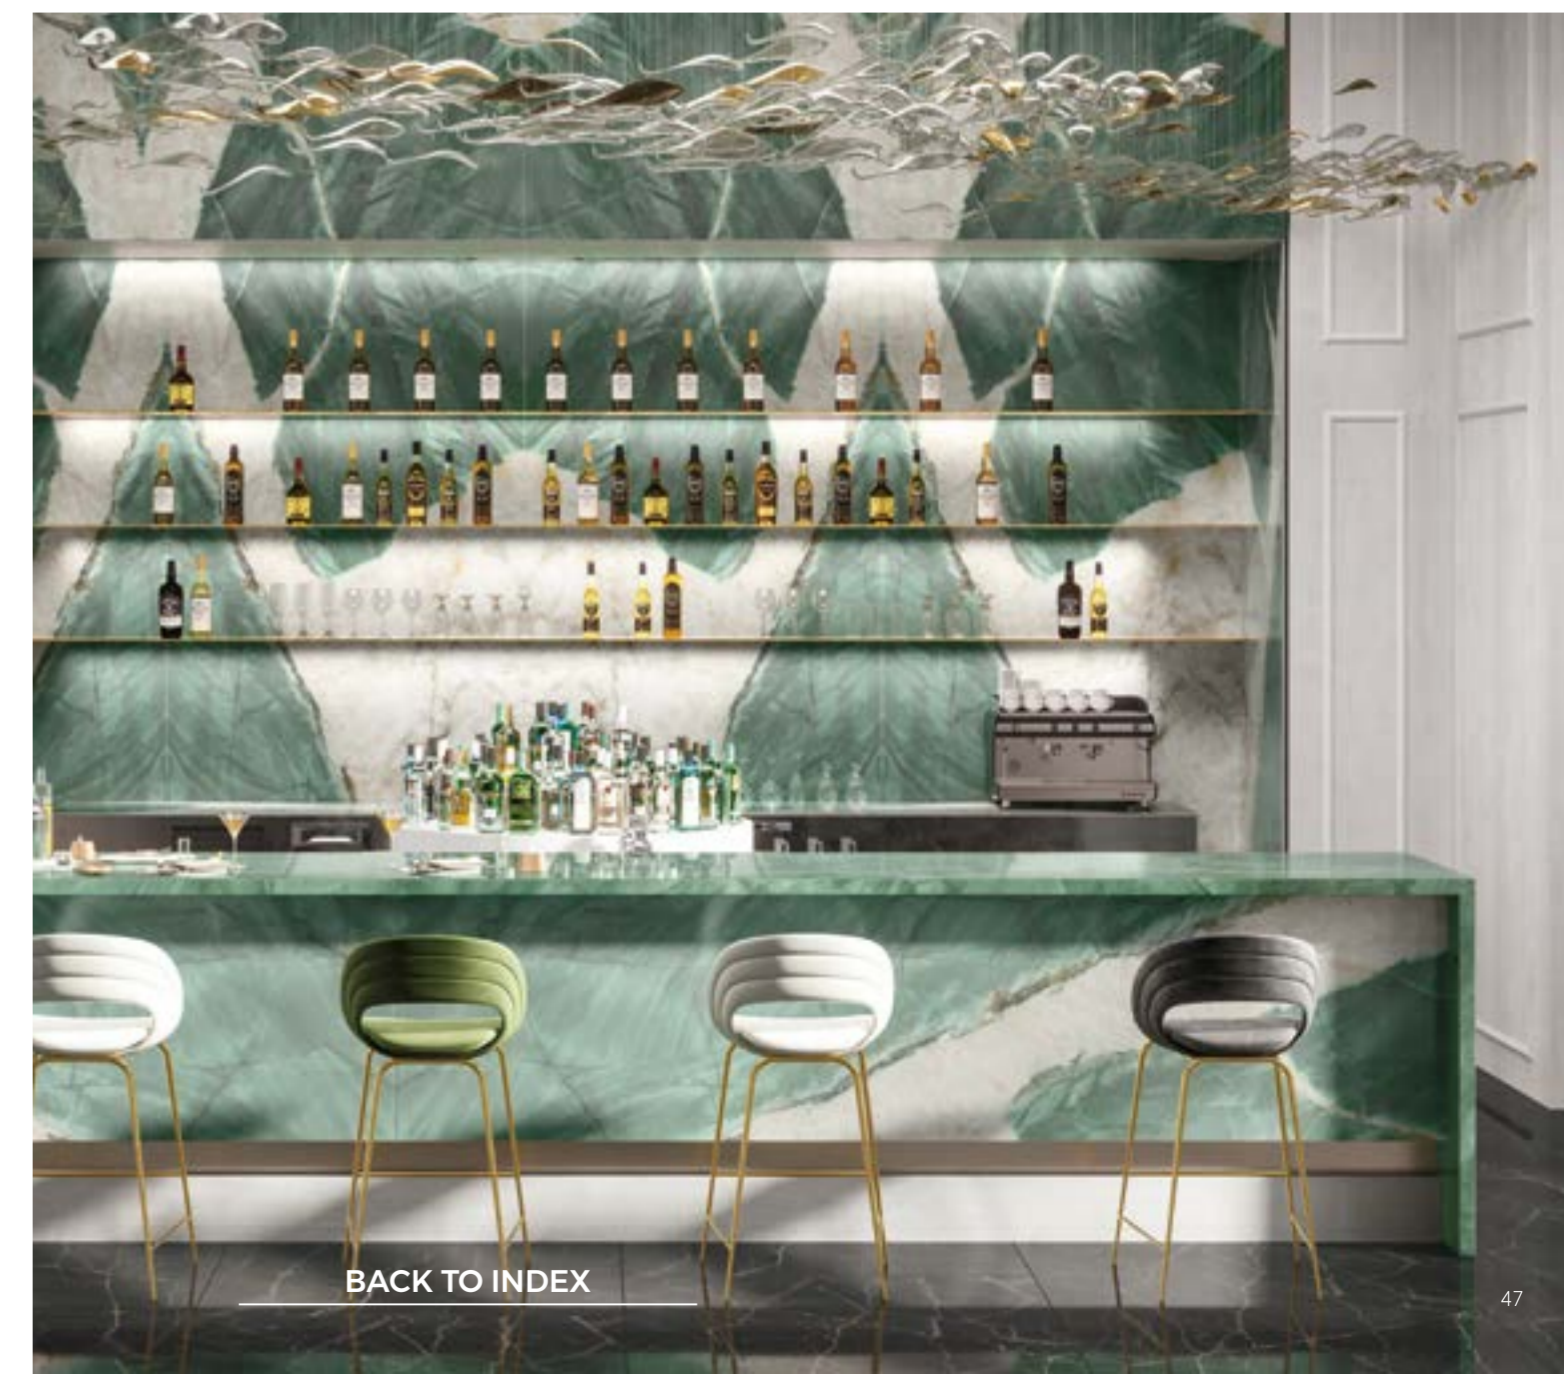

desert soul

wall, furniture
desert soul polished 162 x 324 cm
desert soul bookmatch polished 162 x 324 cm
floor
boost pro taupe hammered 160 x 320 cm

[BACK TO INDEX](#)

exotic wave

wall, furniture
 exotic wave polished 162 x 324 cm
 exotic wave bookmatch polished 162 x 324 cm
 exotic green polished 162 x 324 cm
 floor
 black atlantis polished Atlas Concorde